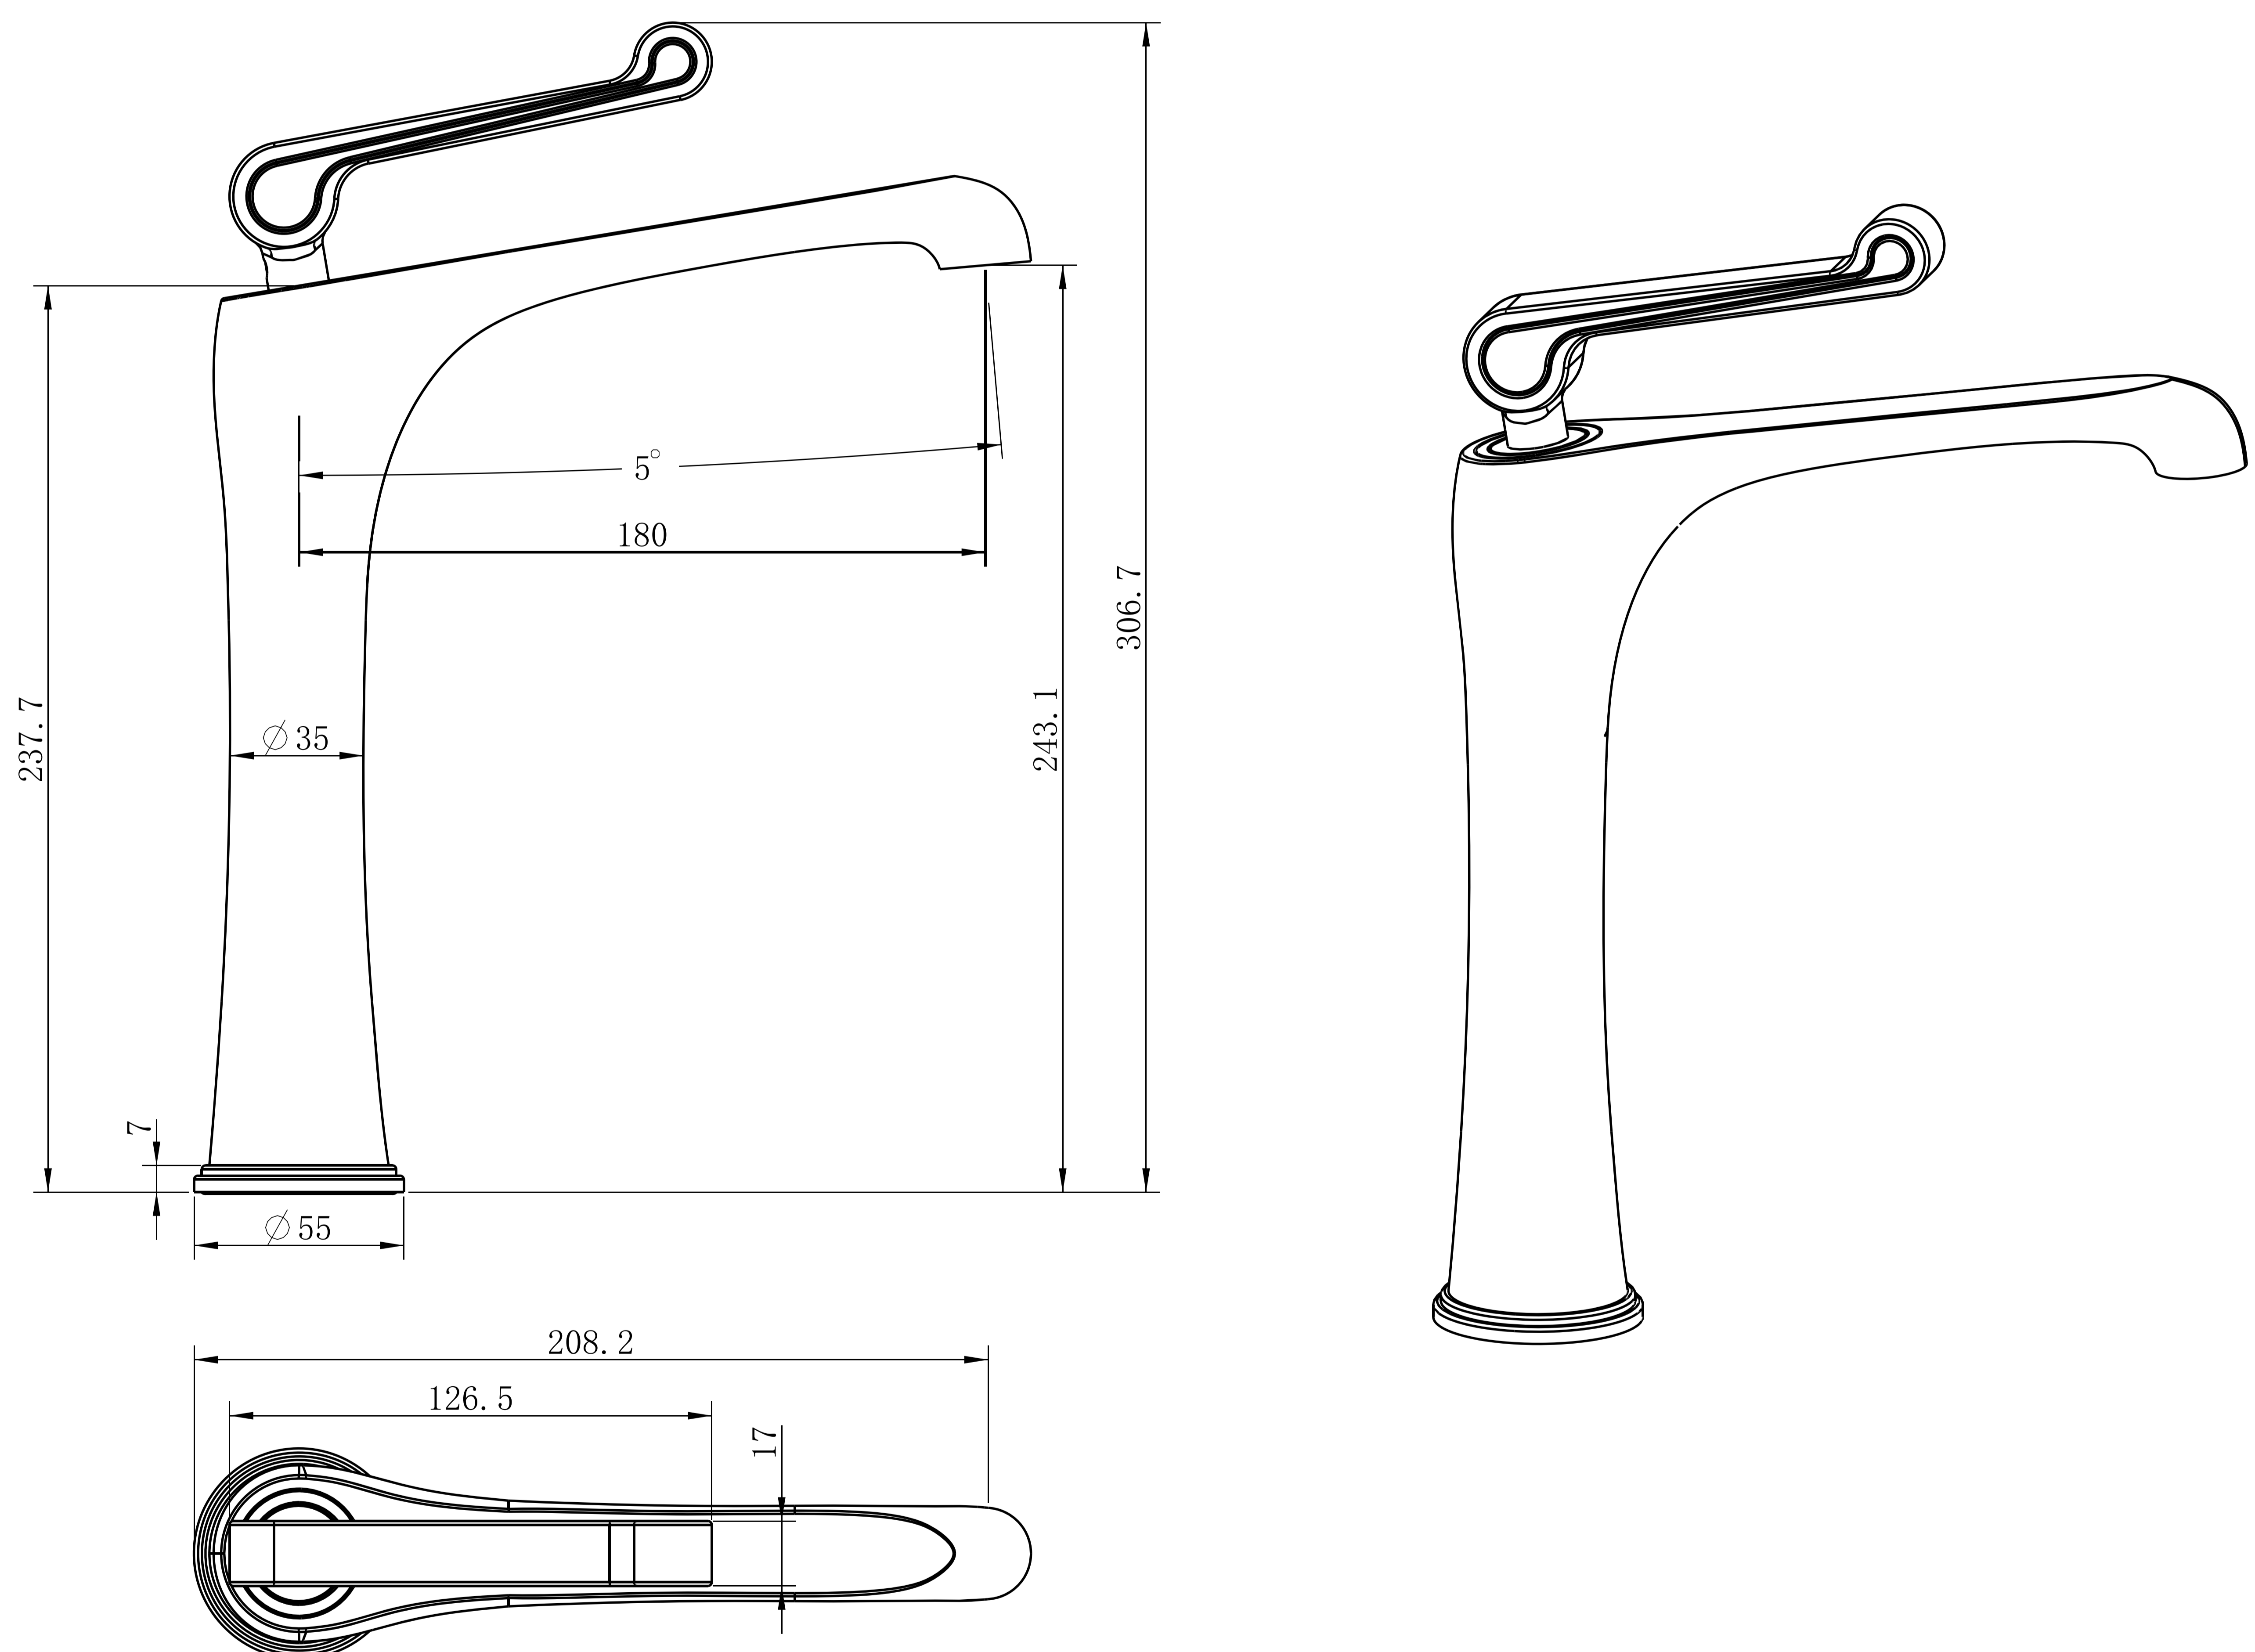

# Tall Brass Basin Mixer

Product Code : 2542

## Technical Drawing

All dimension are in **mm**